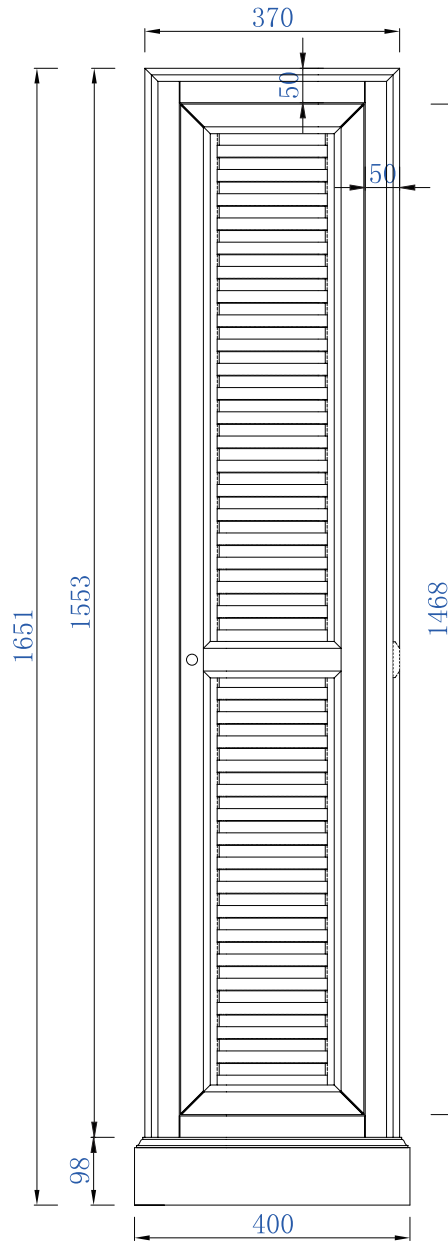

15.75"

Item Number:

238-107-5011

JAMES MARTIN

VANITIES™

Savannah/Providence 15.75 Linen Cabinet

Diagrams with Dimensions
page 01 of 03

15.75"

238-107-5011

JAMES MARTIN

VANITIES™

Savannah/Providence 15.75 Linen Cabinet

Diagrams with Dimensions
page 03 of 03

400mm

Item Number:

238-107-5011

JAMES MARTIN

VANITIES™

Savannah /Providence 400mm Linen Cabinet

Diagrams with Dimensions
page 01 of 03

400mm

Item Number:
238-107-5011

JAMES MARTIN

VANITIES™

Savannah /Providence 400mm Linen Cabinet

Diagrams with Dimensions
page 02 of 03

400mm

Item Number:
238-107-5011

JAMES MARTIN

Savannah /Providence 400mm Linen Cabinet

VANITIES™

Diagrams with Dimensions
page 03 of 03