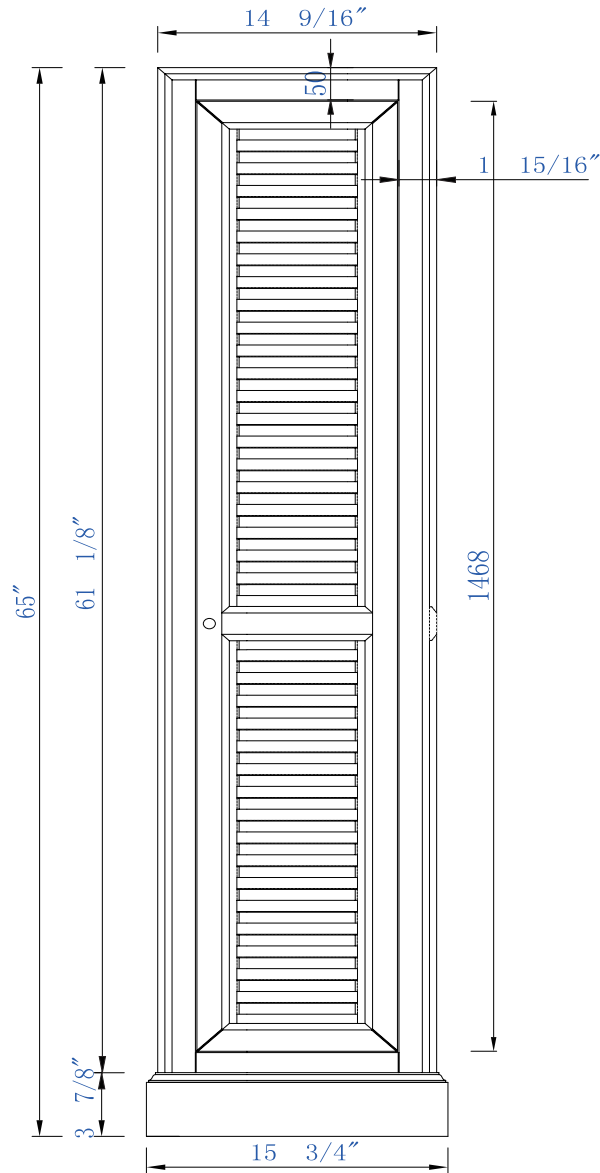

15.75"

Item Number:

238-107-5011

JAMES MARTIN

VANITIES™

Savannah/Providence 15.75 Linen Cabinet

Diagrams with Dimensions
page 01 of 03

15.75"

Item Number:

238-107-5011

JAMES MARTIN

VANITIES™

Savannah/Providence 15.75 Linen Cabinet

Diagrams with Dimensions
page 02 of 03

15.75"

Item Number:

238-107-5011

JAMES MARTIN

VANITIES™

Savannah/Providence 15.75 Linen Cabinet

Diagrams with Dimensions
page 03 of 03

400mm

Item Number:

238-107-5011

JAMES MARTIN

VANITIES™

Savannah /Providence 400mm Linen Cabinet

Diagrams with Dimensions
page 01 of 03

400mm

Item Number:
238-107-5011

JAMES MARTIN

VANITIES™