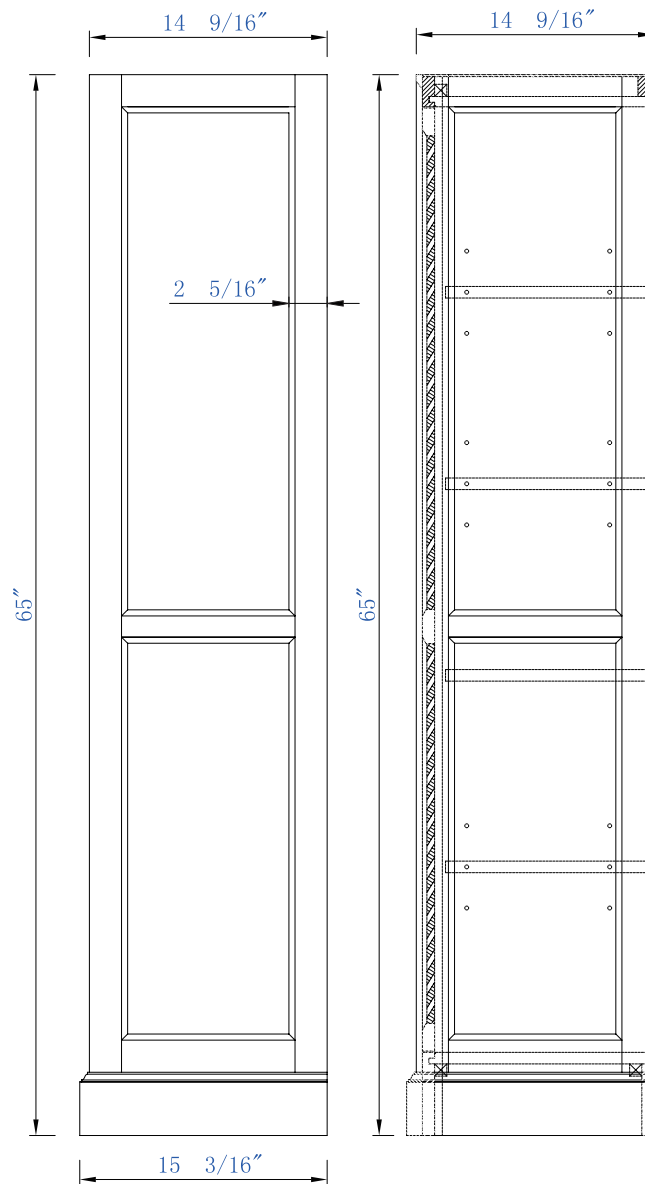

15.75"

Item Number:

238-107-5011

JAMES MARTIN

VANITIES™

Savannah/Providence 15.75 Linen Cabinet

Diagrams with Dimensions
page 01 of 03

15.75"

238-107-5011

JAMES MARTIN

VANITIES™

Savannah/Providence 15.75 Linen Cabinet

Diagrams with Dimensions
page 03 of 03

400mm

Item Number:

238-107-5011

JAMES MARTIN

VANITIES™

Savannah /Providence 400mm Linen Cabinet

Diagrams with Dimensions
page 01 of 03

400mm

Item Number:
238-107-5011

JAMES MARTIN

VANITIES™

Savannah /Providence 400mm Linen Cabinet

Diagrams with Dimensions
page 02 of 03

400mm

Item Number:
238-107-5011

JAMES MARTIN

Savannah /Providence 400mm Linen Cabinet

VANITIES™

Diagrams with Dimensions
page 03 of 03