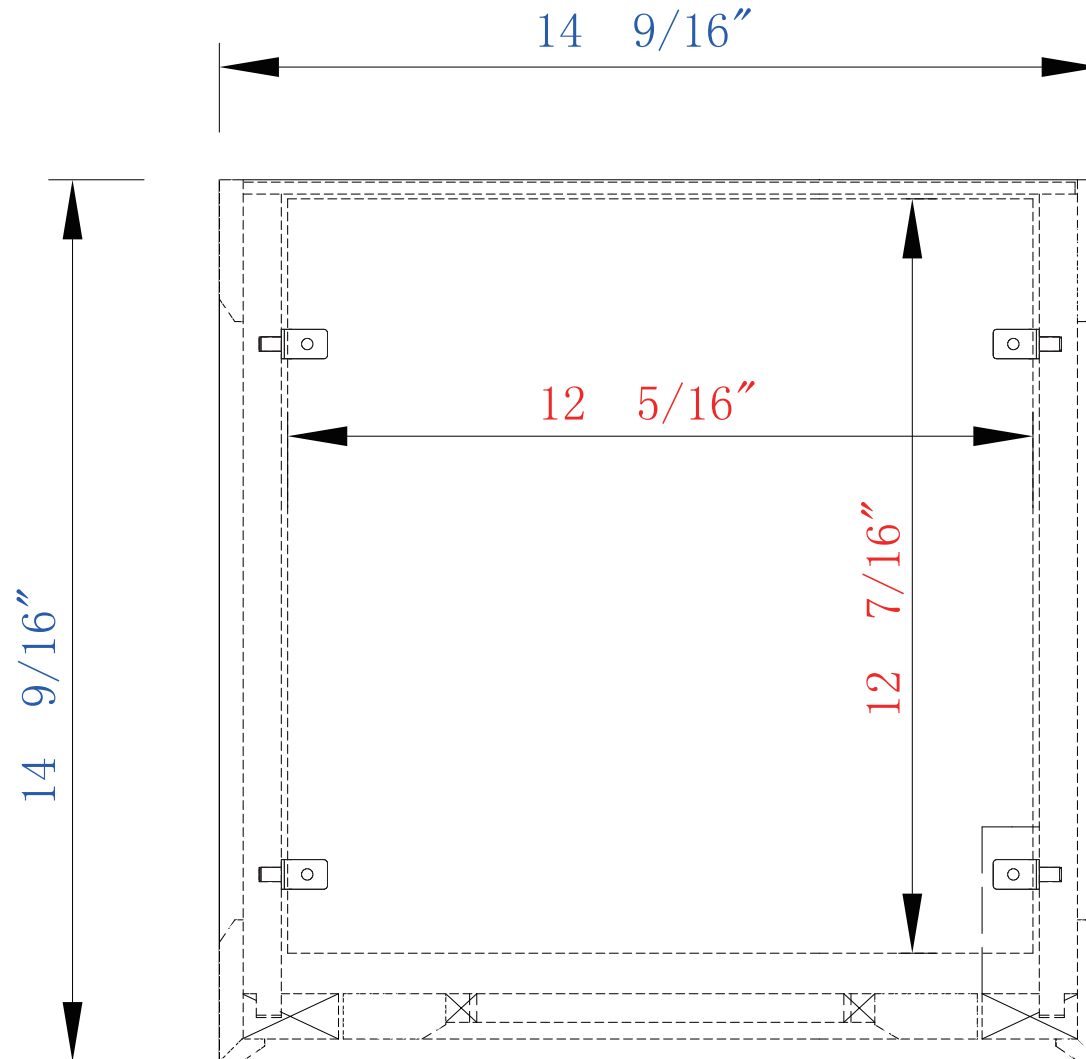

Item Number:

238-107-5011

JAMES MARTIN

VANITIES™

Savannah/Providence 15.75 Linen Cabinet

Diagrams with Dimensions
page 02 of 03

15.75"

Item Number:

238-107-5011

JAMES MARTIN

VANITIES™

Savannah/Providence 15.75 Linen Cabinet

Diagrams with Dimensions
page 03 of 03

400mm

Item Number:

238-107-5011

JAMES MARTIN

VANITIES™

Savannah /Providence 400mm Linen Cabinet

Diagrams with Dimensions
page 01 of 03

400mm

Item Number:
238-107-5011

JAMES MARTIN

VANITIES™

Savannah /Providence 400mm Linen Cabinet

Diagrams with Dimensions
page 02 of 03

400mm

Item Number:
238-107-5011

JAMES MARTIN

Savannah /Providence 400mm Linen Cabinet

VANITIES™

Diagrams with Dimensions
page 03 of 03