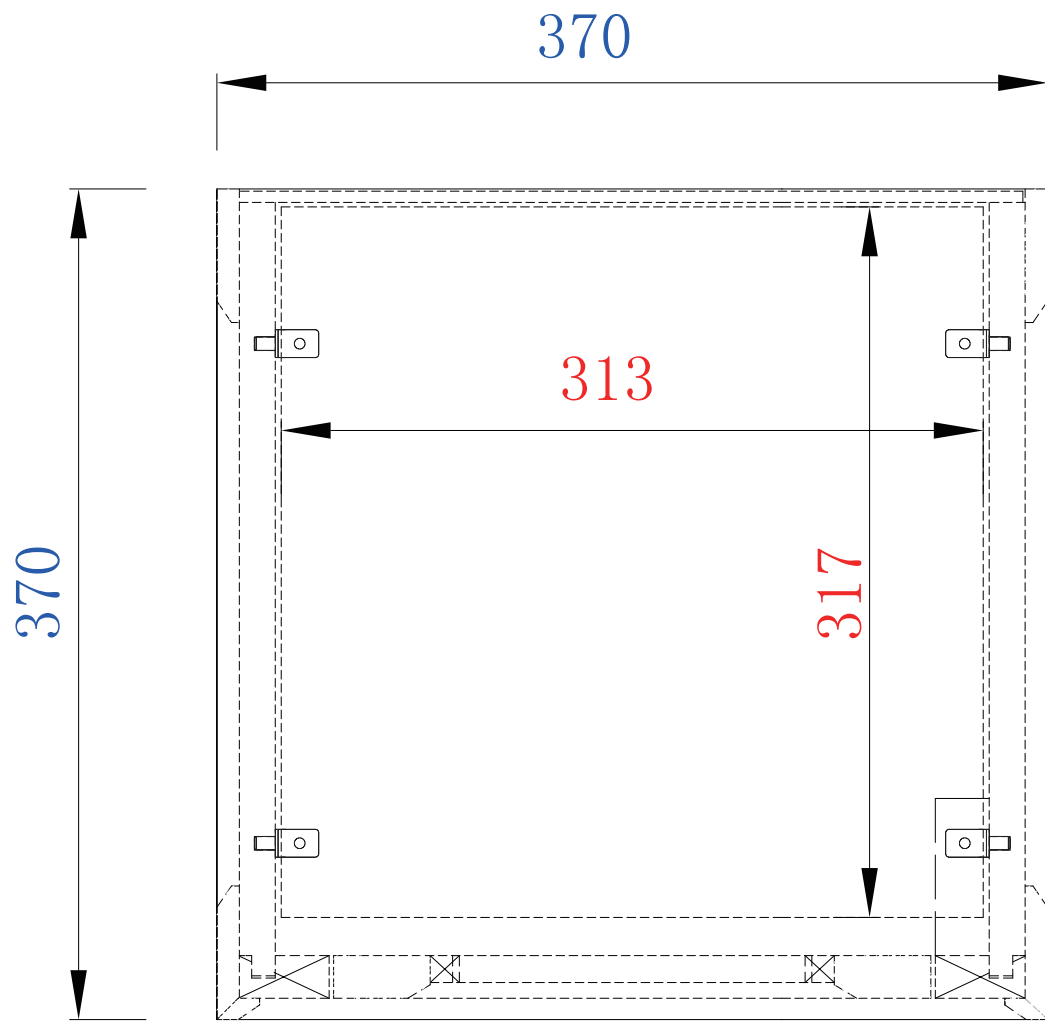

15.75"

Item Number:

238-107-5011

JAMES MARTIN

VANITIES™

Savannah/Providence 15.75 Linen Cabinet

Diagrams with Dimensions
page 01 of 03

15.75"

238-107-5011

JAMES MARTIN

VANITIES™

Savannah/Providence 15.75 Linen Cabinet

Diagrams with Dimensions
page 03 of 03

400mm

Item Number:

238-107-5011

JAMES MARTIN

VANITIES™

Savannah /Providence 400mm Linen Cabinet

Diagrams with Dimensions
page 01 of 03

400mm

Item Number:
238-107-5011

JAMES MARTIN

VANITIES™

Savannah /Providence 400mm Linen Cabinet

Diagrams with Dimensions
page 02 of 03

400mm

Item Number:
238-107-5011

JAMES MARTIN

Savannah /Providence 400mm Linen Cabinet

VANITIES™

Diagrams with Dimensions
page 03 of 03